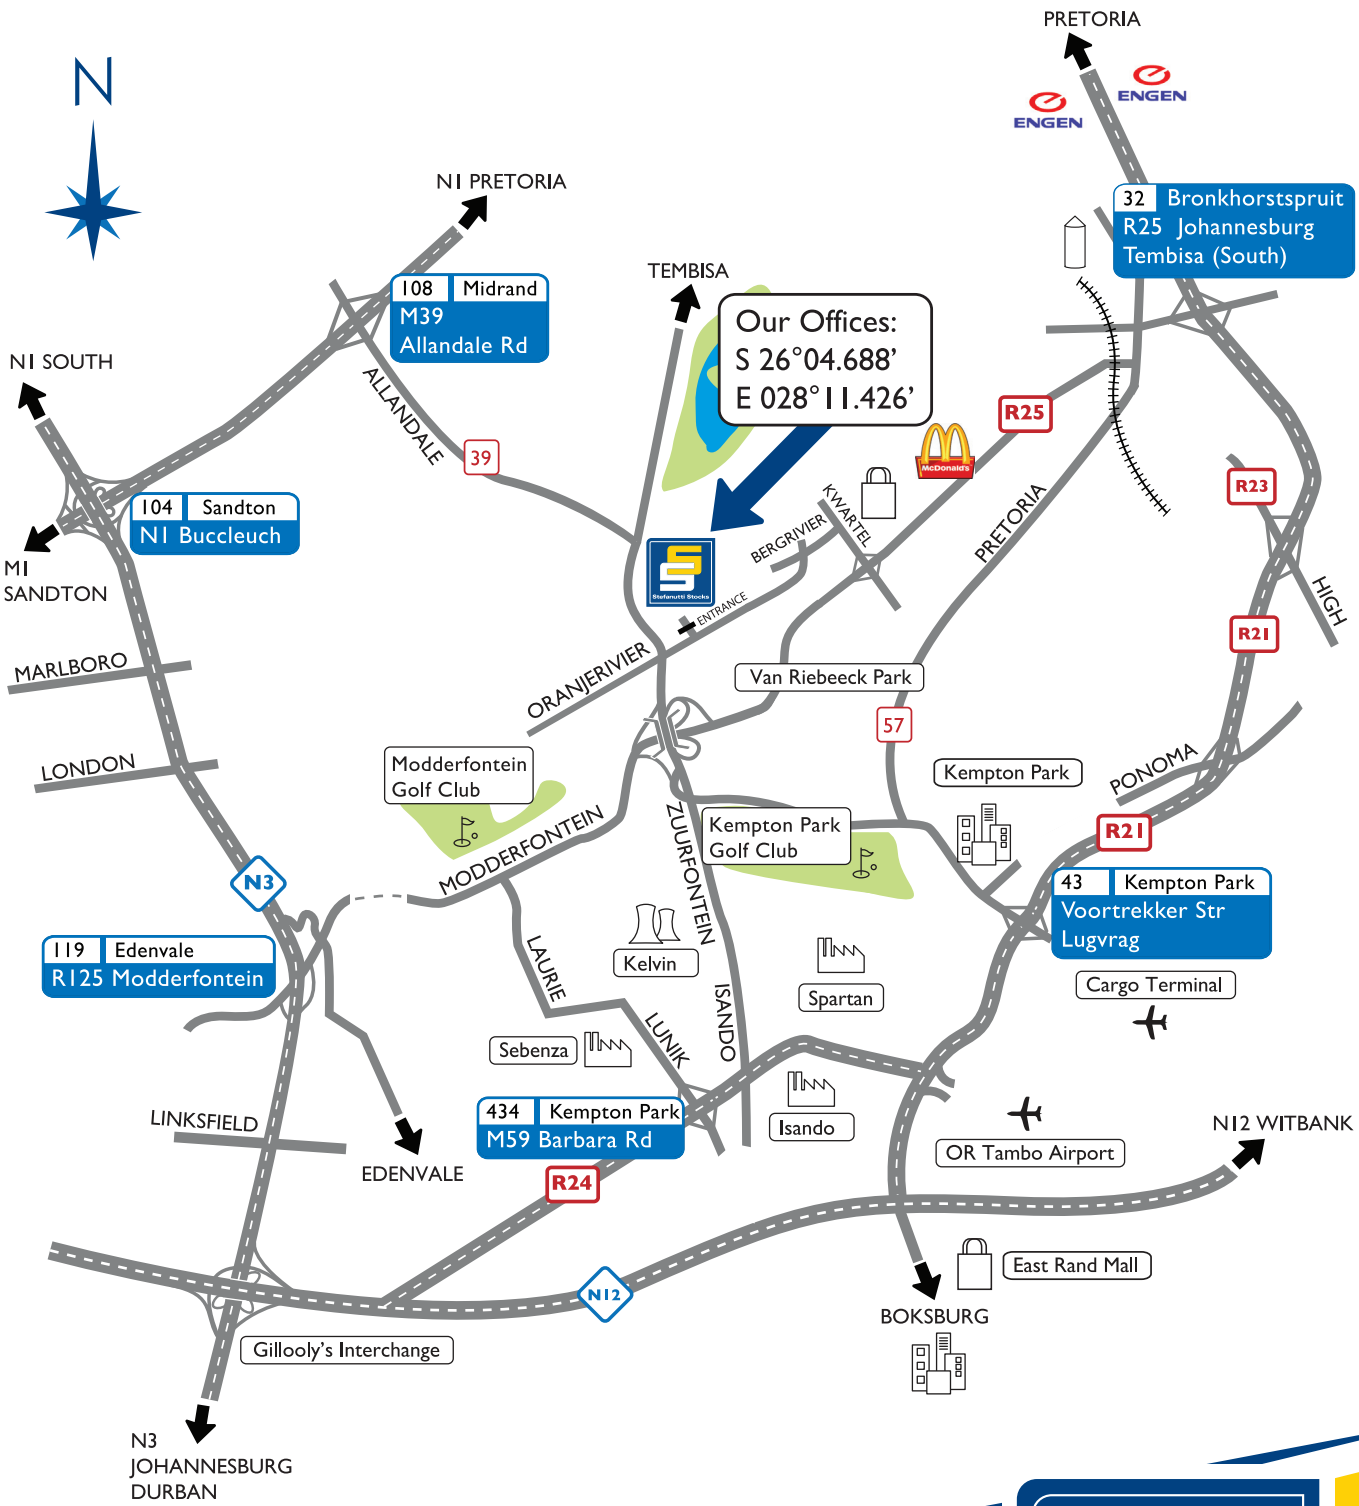

# Directional Map to Protec Park Offices

**Stefanutti Stocks Holdings Limited**  
 Protec Park, Cnr Zuurfontein Ave & Oranjerivier Dr,  
 Chloorkop, Kempton Park, South Africa  
 PO Box 12394, Aston Manor, 1630, South Africa  
 Tel: +27 11 571 4300, Fax: +27 11 976 3487  
 holdings@stefanuttistocks.com  
 www.stefanuttistocks.com